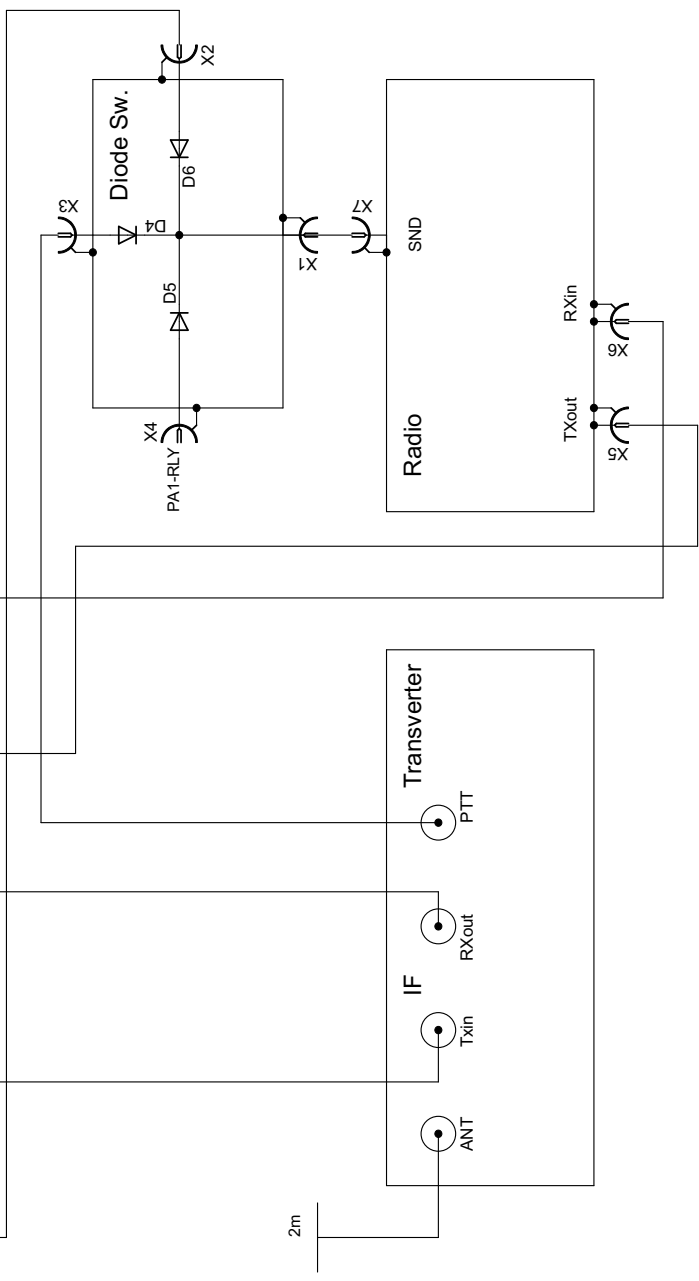

FILTER CONNECTION/2X IF CABLE

ME14-X or ME28-X RX/TX Xtal Filter

TITLE:	2x IF_cable filter	Sheet:	1/1
M+E	Date: 2015.02.06. 17:34:06		