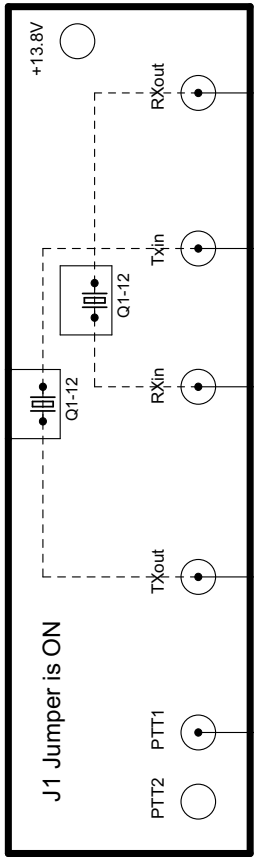

FILTER CONNECTION/2X IF CABLE

ME14-X or ME28-X RX/TX Xtal Filter

TITLE:	2x IF_cable filter	Sheet:	1/1
M+E	Date: 2015.02.06. 17:34:06		